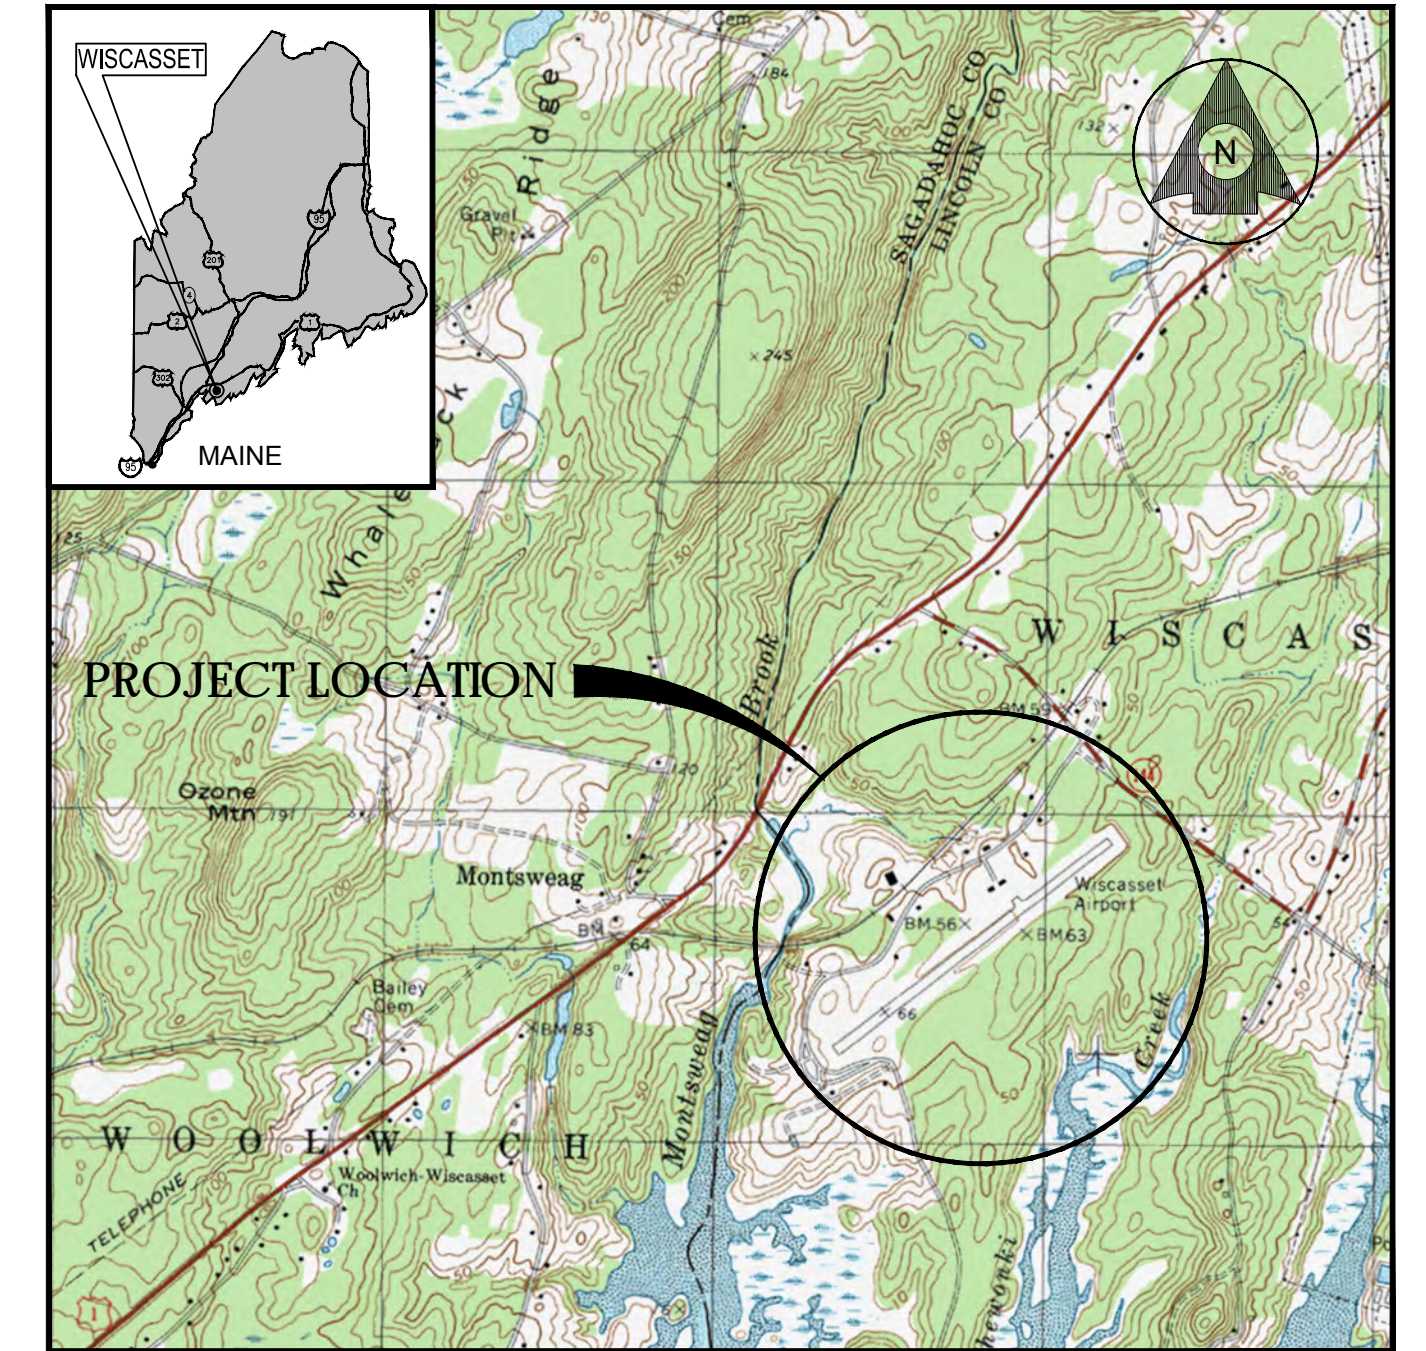

**WISCASSET MUNICIPAL AIRPORT
WISCASSET, MAINE**

AIRPORT MASTER PLAN UPDATE

**OCTOBER 2014
A.I.P PROJECT NO. 3-23-0049-15-2010**

VICINITY MAP
NOT TO SCALE

INDEX OF SHEETS

<u>SHEET NO.</u>	<u>TITLE</u>
1.	TITLE SHEET
2.	EXISTING FACILITIES PLAN
3.	AIRPORT LAYOUT PLAN
4.	TERMINAL PLAN
5.	RUNWAY 7 PLAN AND PROFILE
6.	RUNWAY 25 PLAN AND PROFILE
7.	FAR PART 77 IMAGINARY SURFACES PLAN
8.	LAND USE PLAN
9.	EXHIBIT A, PROPERTY MAP